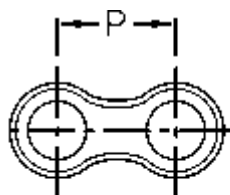

Data Sheet

Article number: 6100120051

Description: Connecting link 1/2 x 5/16 duplex 08B-2

Measures

Breaking power = 30960

C = 31,20

d = 4,45

D = 8,51

E = 13,92

For chain size = 1/2 x 5/16

For chain type = 08 B-2

P = 12,70

W = 7,75