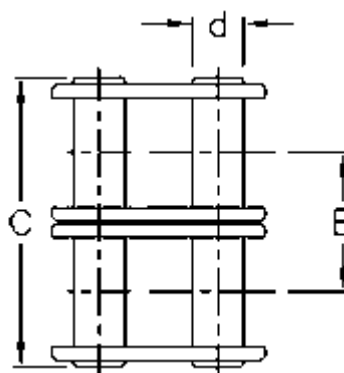

Data Sheet

Article number: 6100120051

Description: Connecting link 1/2 x 5/16 duplex 08B-2

Measures

Breaking power = 30960

C = 31,20

d = 4,45

D = 8,51

E = 13,92

For chain size = 1/2 x 5/16

For chain type = 08 B-2

P = 12,70

W = 7,75